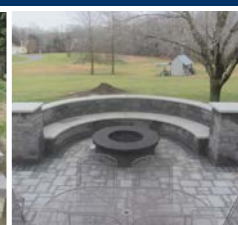

Water Plants Are In!

ALL OUTDOOR CERAMIC POTTERY

Many styles, sizes and colors to choose from.

20% OFF

LANDSCAPE DESIGN BUILD

Walks & Walls • Patios & Ponds Fire Pits • Fireplaces
Outdoor Kitchens • Arbors & Pergolas • Decks & Fencing

NOW SCHEDULING HARDSCAPE & LANDSCAPE INSTALLATIONS!
Call Today For an Estimate 1-800-451-1427
or request a consultation on-line: WentworthNursery.com

Wentworth Nursery

Spring Hours:
Mon.-Fri. 9-6, Sat & Sun. 9-5
Sale Ends 6/18/24