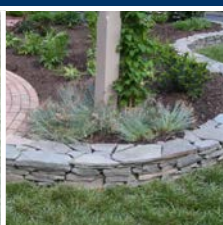

Water Plants Are In!

ALL OUTDOOR CERAMIC POTTERY

Many styles, sizes and colors to choose from.

20% OFF

LANDSCAPE DESIGN BUILD

Walks & Walls • Patios & Ponds Fire Pits • Fireplaces
Outdoor Kitchens • Arbors & Pergolas • Decks & Fencing

NOW SCHEDULING HARDSCAPE & LANDSCAPE INSTALLATIONS!
Call Today For an Estimate 1-800-451-1427
or request a consultation on-line: WentworthNursery.com

Wentworth Nursery

Spring Hours:
Mon.-Fri. 9-6, Sat & Sun. 9-5
Sale Ends 6/18/24