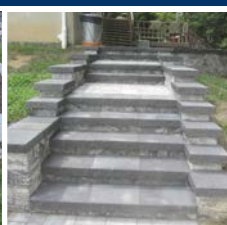

Water Plants Are In!

ALL OUTDOOR CERAMIC POTTERY

Many styles, sizes and colors to choose from.

20% OFF

LANDSCAPE DESIGN BUILD

Walks & Walls • Patios & Ponds Fire Pits • Fireplaces
Outdoor Kitchens • Arbors & Pergolas • Decks & Fencing

NOW SCHEDULING HARDSCAPE & LANDSCAPE INSTALLATIONS!
Call Today For an Estimate 1-800-451-1427
or request a consultation on-line: WentworthNursery.com

Wentworth Nursery

Spring Hours:
Mon.-Fri. 9-6, Sat & Sun. 9-5
Sale Ends 6/18/24