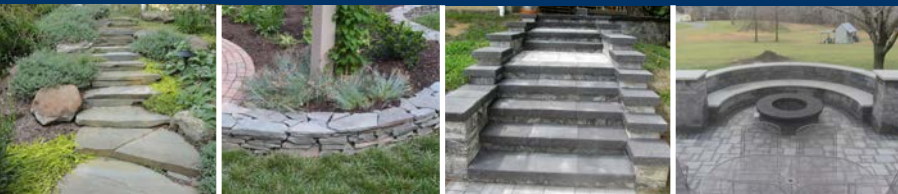

Buy 1 Get 1 FREE

Japanese Maple

All Sizes & Colors

50% OFF any size

All Furniture

Benches, Rockers & Tables

SAVE 20 to 60% OFF

Screening Installation SALE - Block Out Your Neighbor

Plant Selection	Size	Installation Each	5 or More Each
Green Giant	4-5 ft 7 gal	\$150 ea.	\$135 ea.
	6-7 ft	\$325 ea.	\$295 ea.
	8-10 ft	\$499 ea.	\$440 ea.
Leyland Cypress	3-4 ft 3 gal	\$75 ea.	\$65 ea.
	4-5 ft 7 gal	\$175 ea.	\$160 ea.
	8-10 ft 15 gal	\$350 ea.	\$315 ea.

LANDSCAPE DESIGN BUILD

Now SCHEDULING SUMMER HARDSCAPE & LANDSCAPE INSTALLATIONS!

Call Today For an Estimate 1-800-451-1427

or request a consultation on-line: WentworthNursery.com

Wentworth Nursery

Hours: Mon.-Fri. 9-6,
Sat & Sun. 9-5
Sale Ends 8/13/24