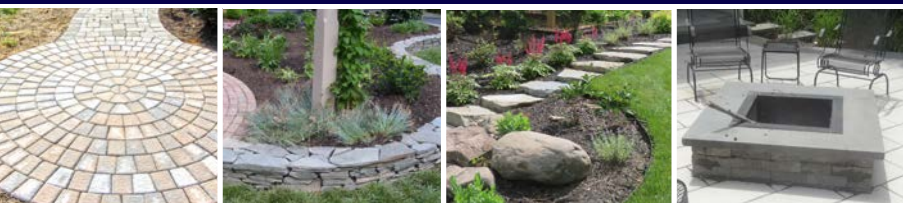

### ALL OUTDOOR CERAMIC POTTERY

Many styles, sizes and colors to choose from.

**20% OFF**

## LANDSCAPE DESIGN BUILD

Walks & Walls • Patios & Ponds Fire Pits • Fireplaces  
Outdoor Kitchens • Arbors & Pergolas • Decks & Fencing

Now SCHEDULING HARDSCAPE & LANDSCAPE INSTALLATIONS!  
Call Today For an Estimate 1-800-451-1427  
or request a consultation on-line: [WentworthNursery.com](http://WentworthNursery.com)